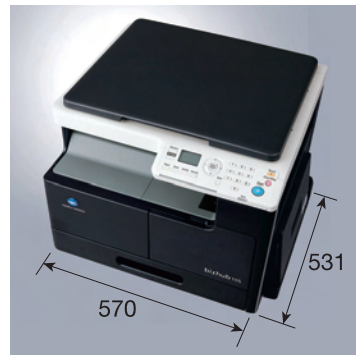

### Fully featured, with surprising ease of use

The bizhub 185/165 is a full-featured 3-in-1 MFP designed to meet printing, copying and scanning needs, yet be simple and intuitive to use. The operation panel features a Shortcut key, which can be freely assigned to one of four commonly used copy functions (Combine Original 2-in-1, Sort, Erase, and Book Separation), as well as an ID Copy key for copying both sides of small-sized documents to one page, function keys for instant access to print settings, numeric keys and a reset key. A unique LED Status Display and clear Error Status Indicator offer at-a-glance visual feedback even from a distance, while LED-backlighting ensures a bright, readable display. Routine maintenance tasks and paper replenishment have also been simplified to minimise downtime and maximise productivity.

ID Copy Function

LED Backlight

LED Status Display

Numeric Keys

### Compact & lightweight

With its small footprint and output paper tray integrated into the main unit, the bizhub 185/165 is ideal for desktops and other locations where space is limited. The lightweight design makes moving the unit a quick and easy task.