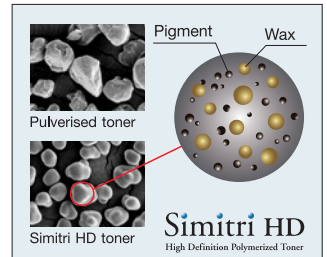

\* Values obtained using measurement methods defined by the International ENERGY STAR Program Version 2.0.

### Polymerised toner for superior image quality

Compared to conventional pulverised toner, Konica Minolta's Simitri HD polymerised toner comprises smaller and more uniform particles, resulting in sharp text and subtle gradations. The lower fixing temperature also means faster output, lower energy use, and less paper curling.