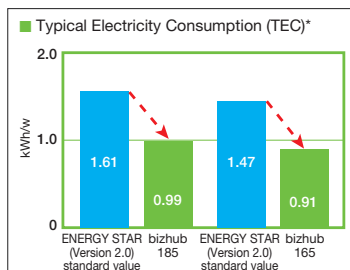

\* Values obtained using measurement methods defined by the International ENERGY STAR Program Version 2.0.